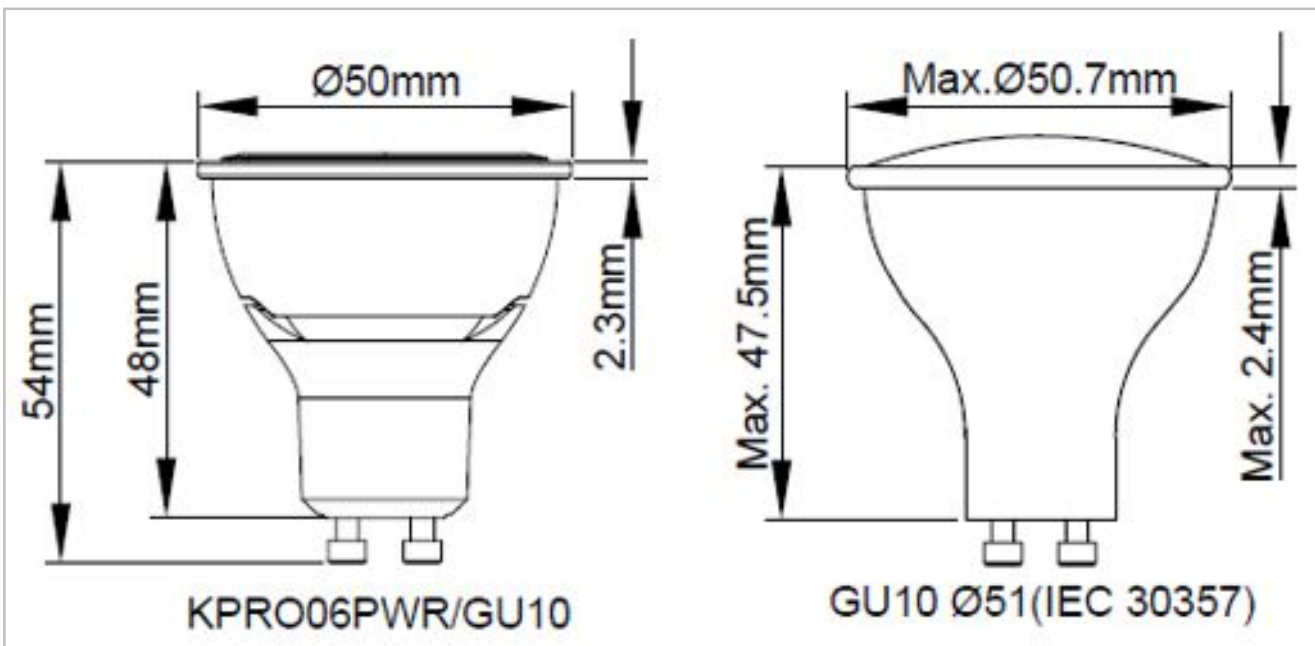

## Specifications

<b>Fitting</b>	GU10
<b>Shape / Type</b>	PAR16
<b>Colour Finish</b>	Silver
<b>Optics Type</b>	Prismatic Lens
<b>Wattage (w)</b>	6
<b>Input Current (mA)</b>	47
<b>Input Voltage</b>	220-240Vac
<b>Rated Life (hrs)</b>	35000
<b>Switch Cycles</b>	50000
<b>Beam Angle (°)</b>	45
<b>Dimmable?</b>	No
<b>Retrofit?</b>	Yes
<b>Power Factor</b>	0.55
<b>Start Time (s)</b>	0.3
<b>Warm-up Time (s)</b>	0.5
<b>Length (mm)</b>	54
<b>Width (mm)</b>	50
<b>Depth (mm)</b>	50
<b>Ambient Temperature (°C)</b>	-20 to 40

# Packaging

Outer Box Length (mm)	575
Outer Box Width (mm)	285
Outer Box Height (mm)	157
Volume	0.025728375
Box Quantity	100

Datasheet generated from <http://www.electrika.com> on Wednesday, May 3, 2017 7:10:29 AM