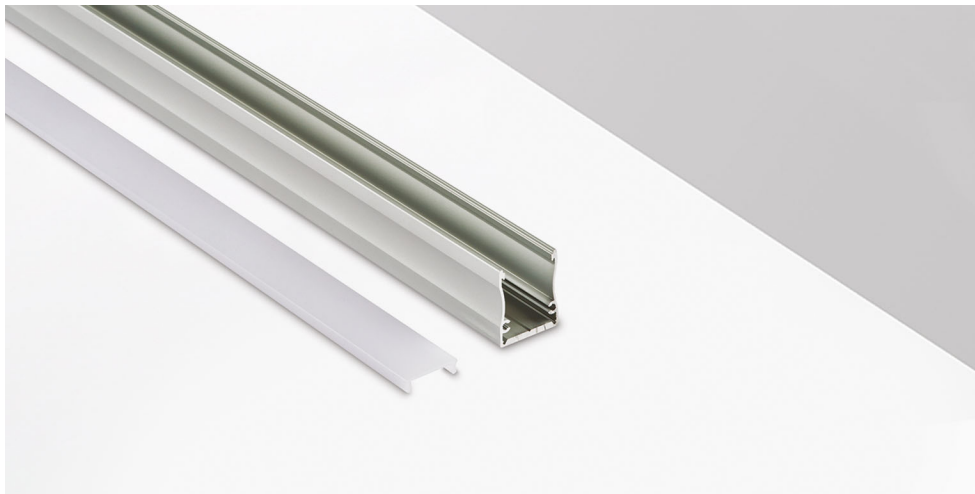

STRIP PROFILES + ACCESSORIES SPECIFICATION SHEET

SM28

28mm deep surface-mount profile and diffuser

INSTALLATION INFORMATION

Construction Material	Anodised aluminium & plastic diffuser
-----------------------	---------------------------------------

USE WITH

SM28ECA	End cap
SM28MB	Mounting bracket

PRODUCT CODES

Product code	Short Description
SM28010	28mm deep surface-mount profile and diffuser
SM28020	28mm deep surface-mount profile and diffuser
SM28ECA	28mm deep surface-mount profile and diffuser
SM28MB	28mm deep surface-mount profile and diffuser