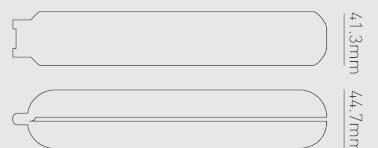

- Plug & play connectors for easy installation
- Separate LED indicator light
- For use with 1901 range

241mm

This luminaire contains built-in LED lamps.

The lamps cannot be changed in the luminaire.

LED

874/2012