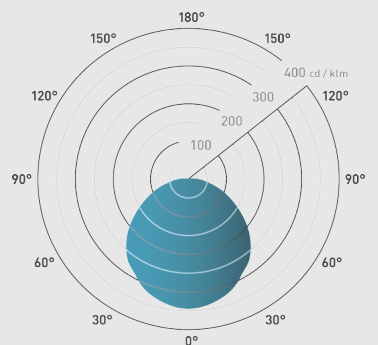

### PHOTOMETRICS @ 25°C

Product code	Finish	Feature I	Wattage	Colour	Beam angle	lm	lm/W	EM lm
WL9515SCS	White	Standard	10-15W	3000K	115°	1100-1650	110-110	
WL9515SCS	White	Standard	10-15W	4000K	115°	1200-1800	120-120	
WL9515SCS	White	Standard	10-15W	6500K	115°	1200-1800	120-120	
WL9515MCS	White	Microwave Sensor	10-15W	3000K	115°	1100-1650	110-110	
WL9515MCS	White	Microwave Sensor	10-15W	4000K	115°	1200-1800	120-120	
WL9515MCS	White	Microwave Sensor	10-15W	6500K	115°	1200-1800	120-120	
WL9515ECS	White	Emergency	10-15W	3000K	115°	1100-1650	110-110	120lm
WL9515ECS	White	Emergency	10-15W	4000K	115°	1200-1800	120-120	120lm
WL9515ECS	White	Emergency	10-15W	6500K	115°	1200-1800	120-120	120lm
WL9515CCS	White	Microwave and Emergency	10-15W	3000K	115°	1100-1650	110-110	120lm
WL9515CCS	White	Microwave and Emergency	10-15W	4000K	115°	1200-1800	120-120	120lm
WL9515CCS	White	Microwave and Emergency	10-15W	6500K	115°	1200-1800	120-120	120lm

Light source energy efficiency:

Beam angle: 115°