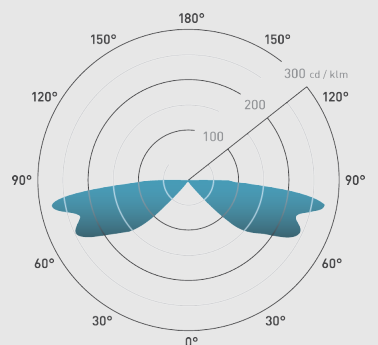

FEATURES

IK rating	IK08
IP rating	IP65
Colour flexibility	Fixed colour
Input	220-240V 50/60Hz
LED Lifetime	30,000h L70 B10
CRI	>80Ra
SDCM	<5

INSTALLATION INFORMATION

Bathroom zone	2
Inrush Current	20A
Construction Material	Aluminium/PVC
Weight	4.6Kg
Maximum ambient temperature	40°C
Electric Class [1, 2, 3]	1

Comes complete with root mounting kit

Perfect for any outdoor condition with an IP65 rating

Benefiting from light all round with a 360° beam angle

Ideal for commercial use such as car parks and walk ways

IK08 rated

Beam angle: 360°

Ø150mm