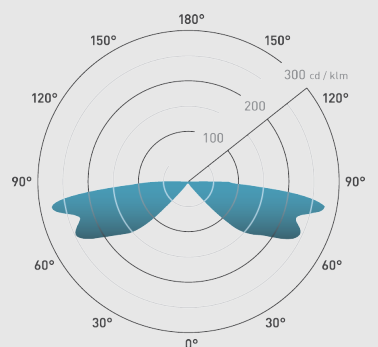

FEATURES

IK rating	IK08
IP rating	IP65
Colour flexibility	Fixed colour
Input	220-240V 50/60Hz
LED Lifetime	30,000h L70 B10
CRI	>80Ra
SDCM	<5

INSTALLATION INFORMATION

Bathroom zone	2
Inrush Current	20A
Construction Material	Aluminium/PVC
Weight	2.9Kg
Maximum ambient temperature	40°C
Electric Class [1, 2, 3]	1

Benefiting from light all round with a 360° beam angle

IK08 rated

Beam angle: 360°

Ø150mm