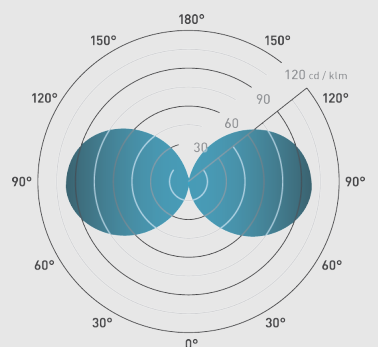

High intensity of light with 930 lumens

### Beam angle: 360°

Ø145mm