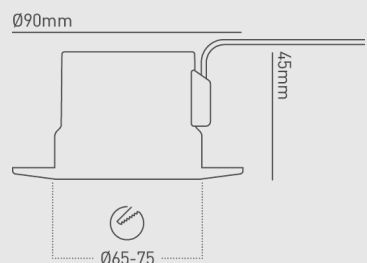

LED DRIVER

Product code	Input	SELV	Dimming	Bathroom zone	Min	Max
N/A (integrated SELV driver)	220-240V	SELV	Yes (mains)	1 (ceiling only)	N/A	N/A

Beam angle: 38°