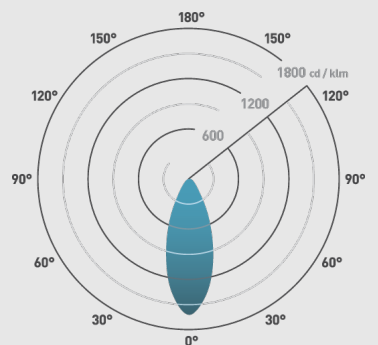

LED DRIVER

Product code	Input	SELV	Dimming	Bathroom zone	Min	Max
N/A (integrated SELV driver)	220-240V	SELV	Yes (mains)	1 (ceiling only)	N/A	N/A

Beam angle: 38°