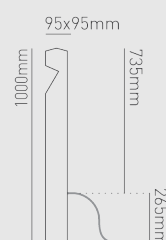

Recessed mount