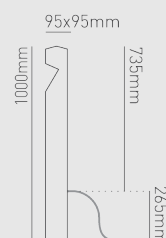

Recessed mount