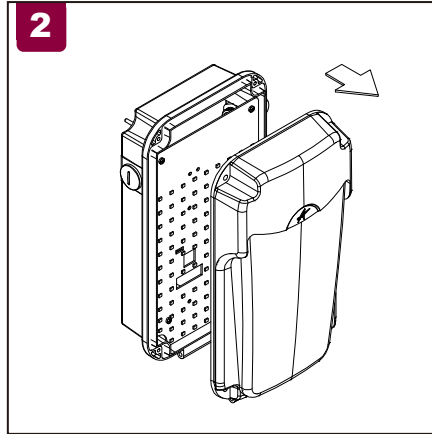

Product Code:[AMLWPLED & /CCT]

Ansell Electrical Products
 Unit 6B, Stonecross Industrial Park,
 Yew Tree Way,
 Warrington,
 WA3 3JD

Ansell (Sales & Distribution)
 Unit 2, M2 Business Park,
 Duncrue Street,
 Belfast,
 BT3 9AQ